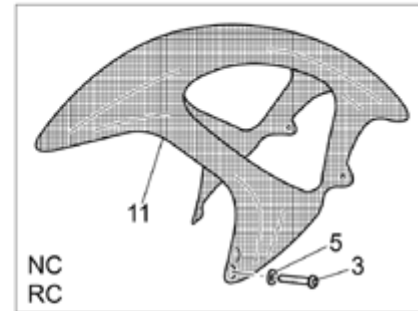

V 11 CAT. 1100 2003-2004	GU006	02	TAB N.	27
	FRONT MUDGUARD				

Pos.	Description	Year	I_M	Country	Version	Code	Q.ty	P.Cod.
1	Front mudgard front side black	3	-	-	LM-S	black	GU01434364	1
	Front mudgard front side red	3	-	-	LM-S	red	GU01434365	1
	Front mudgard front side blank	3	-	-	-	-	GU01434330	1
2	Front mudguard rear side red	3	-	-	S	red	GU01434466	1
	Front mudguard rear side blank	3	-	-	-	-	GU01434490	1
	Front mudguard rear side grey	3	-	-	LM-S	black	GU01434464	1
	Front mudguard rear side black	3	-	-	LM	red	GU01434465	1
3	Screw M5x14	-	-	-	-	-	GU98370515	2
4	Antivibration bush	-	-	-	-	-	GU93231605	2
5	Nylon washer 5,5X12X1	-	-	-	-	-	GU30577800	5
6	Antivibration bush M4x7,9x12,7	-	-	-	-	-	GU93231604	3
7	Hex socket screw M4x12	-	-	-	-	-	GU98370412	3
8	Hex socket screw M6x12	-	-	-	-	-	GU98370612	4
9	Hex socket screw M6x18	-	-	-	-	-	GU98370619	2
10	Washer	-	-	-	-	-	GU29577860	6
11	Front mudguard, carb.	3-4	-	-	NC-RC	-	GU01434385	1