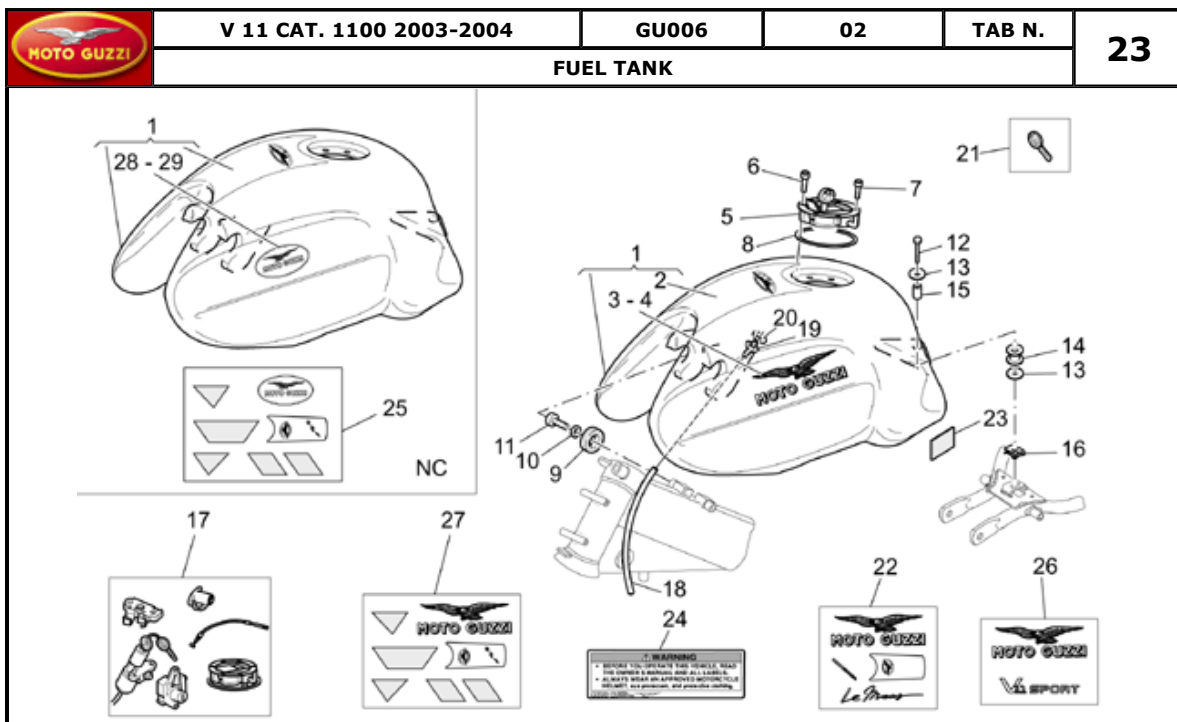

Pos.	Description	Year	I_M	Country	Version	Code	Q.ty	P.Cod.
1	Fuel tank chrome grey	3	-	-	LM-S	black	GU89000493	1
	Fuel tank red	3	-	-	LM-S	red	GU89000494	1
	Fuel tank red	3	-	-	RC	-	GU89000498	1
	Fuel tank, black	4	-	-	NC	-	GU89000535	1
	Fuel tank blank	3	-	-	-	-	GU01100290	1
2	Transfer centre black	3	-	-	LM-S	black	GU01917590	1
	Transfer centre black	3	-	-	LM-S	red	GU01917591	1
3	RH Sticker "Moto Guzzi"	3	-	-	LM-S	-	GU01917890	1
4	LH sticker "Moto Guzzi"	3	-	-	LM-S	-	GU01917990	1
5	Tank cap	-	-	AUS-EU-J-NZ-UK	-	-	GU01103960	1
	Tank cap	-	-	USA	-	-	GU01103990	1
6	Hex socket screw M5x30	-	-	-	-	-	GU98690230	3
7	Screw	-	-	-	-	-	GU98622216	4
8	Gasket	-	-	-	-	-	GU01101700	1
9	Rubber spacer	-	-	-	-	-	GU66103415	2
10	Washer 8,4X13X0,8	-	-	-	-	-	GU14615901	2
11	Screw	-	-	-	-	-	GU98622420	2
12	Screw	-	-	-	-	-	GU98082445	1
13	Washer	-	-	-	-	-	GU95100239	2
14	Rubber spacer	-	-	-	-	-	GU02107100	1
15	Spacer	-	-	-	-	-	GU91180831	1
16	Nut with clip M8x1,25	-	-	-	-	-	GU01576530	1
17	Lock hardware kit	-	-	AUS-EU-J-NZ-UK	-	-	GU01736890	1
	Lock hardware kit	-	-	USA	-	-	GU01736891	1
18	Rubber pipe 5X9	-	-	-	-	-	GU00823944050	1
19	Union	-	-	-	-	-	GU30103730	2
20	Gasket	-	-	-	-	-	GU30104630	2
21	Non indented key blank	-	-	-	-	-	GU30735500	1
22	Decal set	3	-	-	LM	black	GU01923390	1
	Decal set	3	-	-	LM	red	GU01923391	1
23	Vibration-damping rubber	-	-	-	-	-	GU01103860	2
24	Decal "Attention"	-	-	-	-	-	GU30944300	1
25	Tank decal set	4	-	-	NC	-	GU01948093	1
26	Decal set	3	-	-	S	black	GU01923366	1
	Decal set	3	-	-	S	red	GU01923367	1
27	Tank decal set	3	-	-	RC	-	GU01948092	1
28	RH stic."Moto Guzzi" red/gold	4	-	-	NC	-	GU03917810	1
29	LH stic."Moto Guzzi" red/gold	4	-	-	NC	-	GU03917910	1