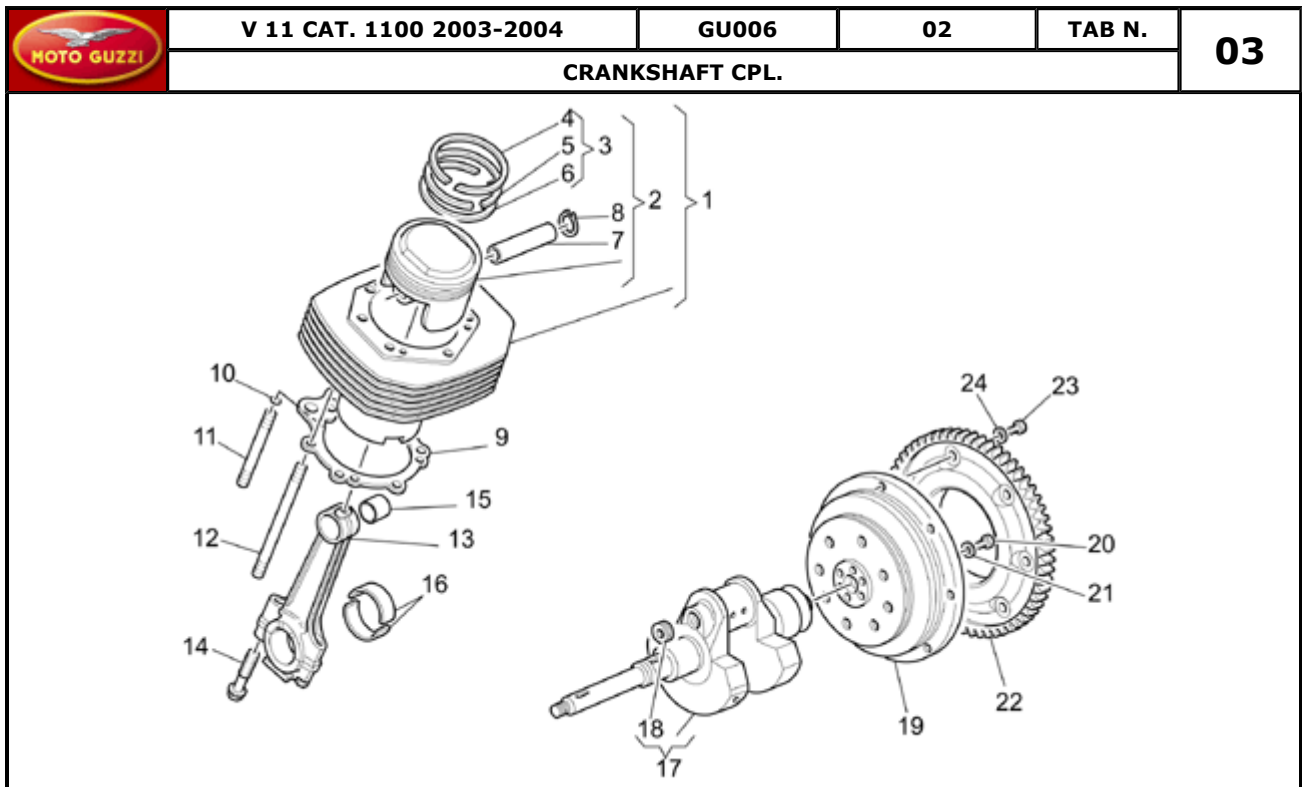

Pos.	Description	Year	I_M	Country	Version	Code	Q.ty	P.Cod.
1	Cylinder with piston	-	-	-	-	GU01060190	2	
2	Piston assy	-	-	-	-	GU01060231	2	
3	Pistonring set	-	-	-	-	GU30060660	2	
4	Piston ring	-	-	-	-	GU30060760	2	
5	Piston ring	-	-	-	-	GU30060960	2	
6	Piston ring	-	-	-	-	GU30061060	2	
7	Piston pin	-	-	-	-	GU30061241	2	
8	Stop ring	-	-	-	-	GU90351038	4	
9	Gasket	-	-	-	-	GU14020865	2	
10	O-ring 9x2	-	-	-	-	GU90706094	4	
11	Stud bolt	-	-	-	-	GU12021800	4	
12	Stud bolt	-	-	-	-	GU12021700	8	
13	Connecting rod cpl.	-	-	-	-	GU01061532	2	
14	Connecting rod screw	-	-	-	-	GU01062230	4	
15	Bush	-	-	-	-	GU91112128	2	
16	Bearing half-shell	-	-	-	-	GU01062030	4	
	Bearing half-shell min.0,254	-	-	-	-	GU01062031	4	
	Bearing half-shell min.0,508	-	-	-	-	GU01062032	4	
	Bearing half-shell min.0,762	-	-	-	-	GU01062033	4	
17	Crankshaft cpl.	-	-	-	-	GU01064131	1	
18	Plug	-	-	-	-	GU37065405	1	
19	Flywheel cpl.	-	-	-	-	GU04067000	1	
20	Screw M8X25	-	-	-	-	GU12067701	6	
21	Washer 8,4X13X0,8	-	-	-	-	GU14615901	6	
22	Chain ring	-	-	-	-	GU01067930	1	
23	Screw TCEI M6x12	-	-	-	-	GU37067705	8	
24	Washer 6,4x10x0,7	-	-	-	-	GU14217901	8