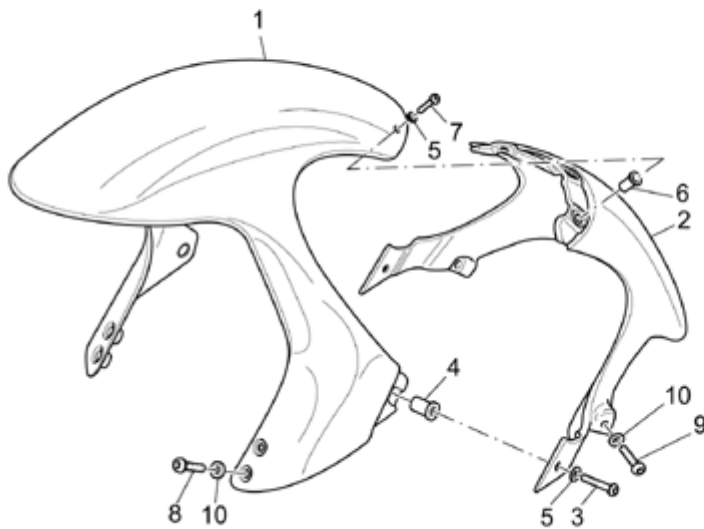

V 11 CAT. 1100 2003-2004	GU006	02	TAB N.	27
	FRONT MUDGUARD				

Pos.	Description	Year	I_M	Country	Version	Code	Q.ty	P.Cod.
1	Front mudgard front side black	3	-	-	LM-S	black	GU01434364	1
	Front mudgard front side red	3	-	-	LM-S	red	GU01434365	1
	Front mudgard front side blank	3	-	-	-	-	GU01434330	1
2	Front mudguard rear side red	3	-	-	S	red	GU01434466	1
	Front mudguard rear side blank	3	-	-	-	-	GU01434490	1
	Front mudguard rear side grey	3	-	-	LM-S	black	GU01434464	1
	Front mudguard rear side black	3	-	-	LM	red	GU01434465	1
3	Screw M5x14	-	-	-	-	-	GU98370515	2
4	Antivibration bush	-	-	-	-	-	GU93231605	2
5	Nylon washer 5,5X12X1	-	-	-	-	-	GU30577800	5
6	Antivibration bush M4x7,9x12,7	-	-	-	-	-	GU93231604	3
7	Hex socket screw M4x12	-	-	-	-	-	GU98370412	3
8	Hex socket screw M6x12	-	-	-	-	-	GU98370612	4
9	Hex socket screw M6x18	-	-	-	-	-	GU98370619	2
10	Washer	-	-	-	-	-	GU29577860	6
11	Front mudguard, carb.	3-4	-	-	NC-RC	-	GU01434385	1