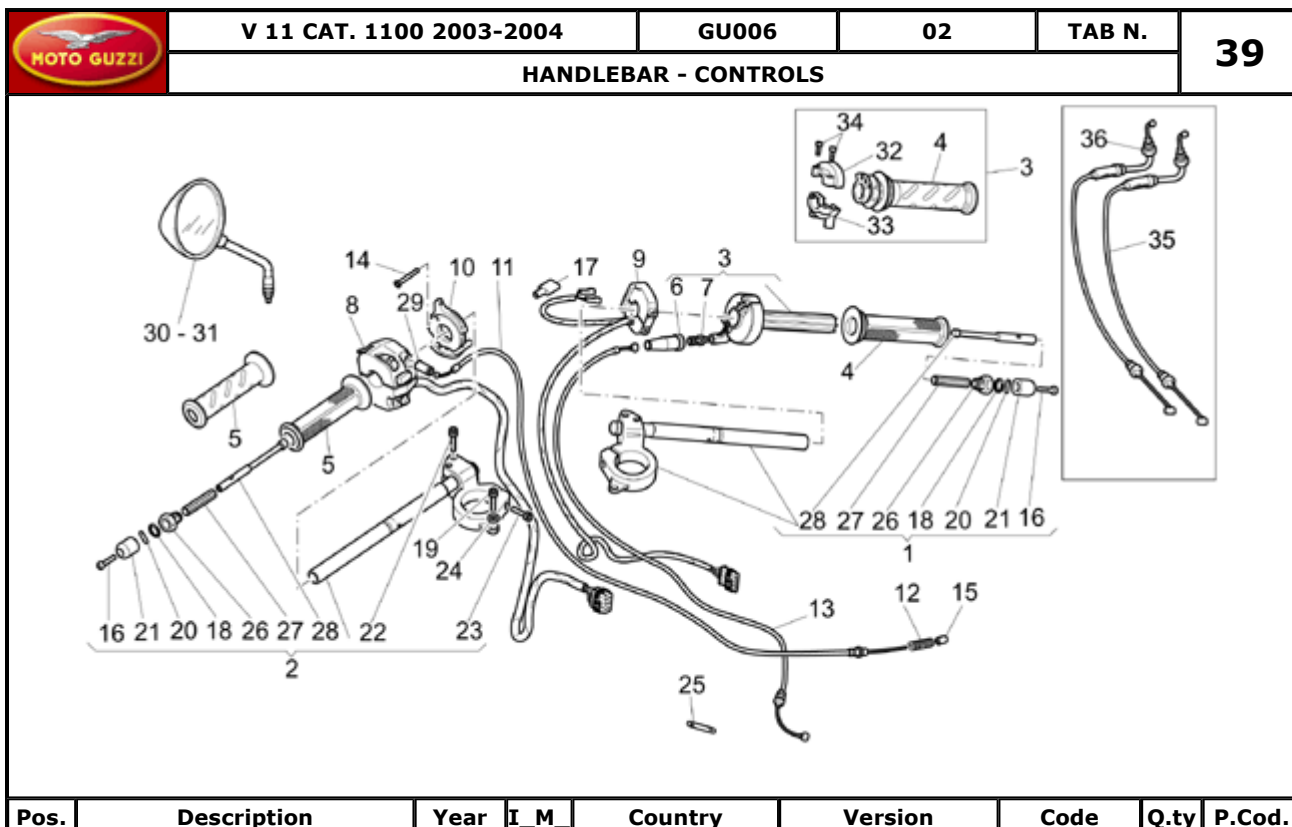

Pos.	Description	Year	I_M	Country	Version	Code	Q.ty	P.Cod.
1	Right half handlebar	-	-	-	-	GU01600661	1	
2	Left half handlebar	-	-	-	-	GU01600761	1	
3	Throttle cpl.	-	-	-	T4	GU01603380	1	
	Throttle w/out hand grip	-	-	-	T3	GU01603400	1	
4	RH hand grip	-	-	-	T4	GU01603480	1	
	RH hand grip	-	-	-	T3	GU30603500	1	
5	LH hand grip	-	-	-	T3	GU30603000	1	
	LH hand grip	-	-	-	T4	AP8118579	1	
6	Cap	-	-	-	T3	GU27117615	1	
7	Adjuster screw	-	-	-	T3	GU27603715	1	
8	LH lights selector	-	-	-	-	GU01738095	1	
9	Engine stop-start device	-	-	-	-	GU01738890	1	
10	Choke control	-	-	-	-	GU01132330	1	
11	Choke cable	-	-	-	-	GU01132830	1	
12	Return spring 7x1,1x25	-	-	-	-	GU94321073	1	
13	Gas lever transmission	-	-	-	T3	GU01117560	1	
14	Screw	-	-	-	-	GU98257320	2	
15	Plug	-	-	-	-	GU39094200	1	
16	Screw	-	-	-	-	GU98622312	2	
17	Cap	-	-	-	-	GU01664030	1	
18	O-ring	-	-	-	-	GU90706099	2	
19	Hex socket screw M6x14	-	-	-	-	GU98682314	2	
20	Pin	-	-	-	-	GU95510420	2	
21	Counterweight	-	-	-	-	GU01602830	2	
22	Hex socket screw M6x20	-	-	-	-	GU98682320	2	
	Hex socket screw M6x25	-	-	-	-	GU98682325	2	
23	Hex socket screw M8x30	-	-	-	-	GU98682430	2	
24	Washer 5,3x10x0,8	-	-	-	-	GU95008205	2	
25	Hose clamp L46 mm	-	-	-	-	GU01609630	2	
26	Ring nut	-	-	-	-	GU01602930	2	
27	Rubber spacer	-	-	-	-	GU01602130	2	
28	Counterweight	-	-	-	-	GU01602230	2	
29	Rubber spacer	-	-	-	-	GU29132750	1