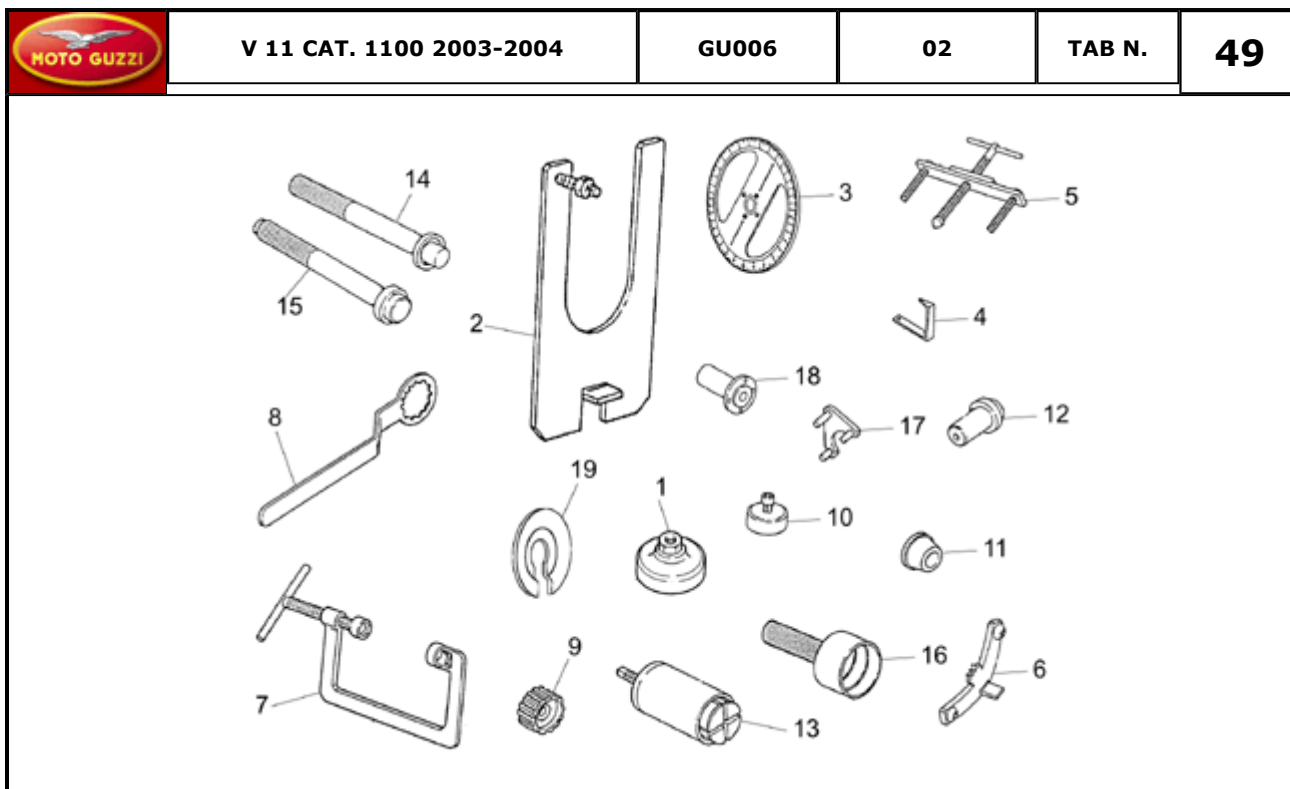

Pos.	Description	Year	I_M	Country	Version	Code	Q.ty	P.Cod.
1	Wrench remov.cover sump/filter	-	-	-	-	GU01929100	1	
2	Gearbox housing support	-	-	-	-	GU14929600	1	
3	Index plate tim.sett./ign.cont	-	-	-	-	GU19929600	1	
4	Arrow tim.set.ignition control	-	-	-	-	GU17947560	1	
5	Flange removal flywheel side	-	-	-	-	GU12913600	1	
6	Lock flywh.starter motor gear	-	-	-	-	GU12911801	1	
7	Valve removal and fitting	-	-	-	-	GU10907200	1	
8	Locking clutch internal body	-	-	-	-	GU30912810	1	
9	Tool for clutch assembly	-	-	-	-	GU30906510	1	
10	Seal ring onto flange flywheel side	-	-	-	-	GU14927100	1	
11	Flange flywheel side	-	-	-	-	GU12912000	1	
12	Seal ring onto tim.syst.cover	-	-	-	-	GU14927200	1	
13	Rollerball bearing trans.housing	-	-	-	-	GU12906900	1	
14	Punch transmission shaft bearing	-	-	-	-	GU14928900	1	
15	Punch seal front fork sleeve	-	-	-	-	GU14929100	1	
16	Seal ring flange flywheel side	-	-	-	-	GU19927100	1	
17	Clamping the camshaft gearing	-	-	-	-	GU14927300	1	
18	Index plate hub	-	-	-	-	GU65928400	1	
19	Seal rings inside the fork	-	-	-	-	GU30949700	1