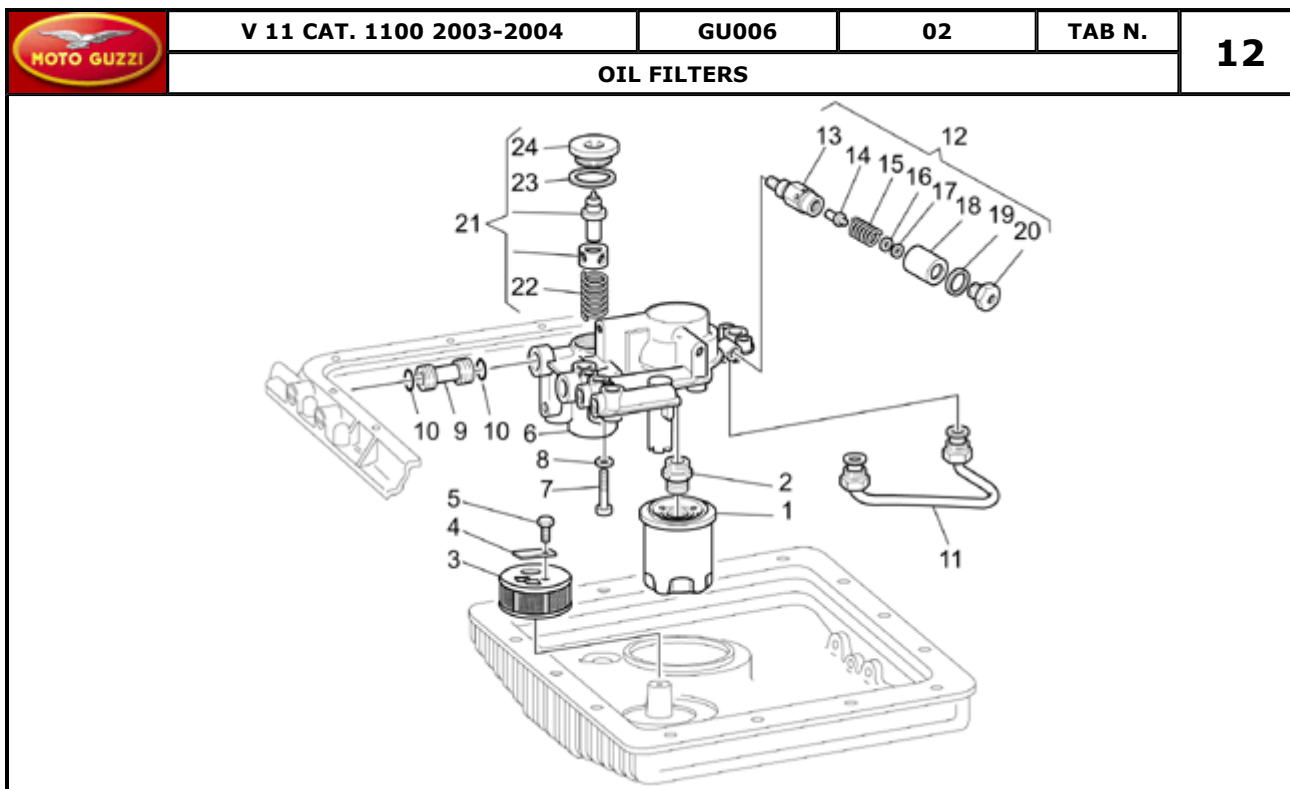

Pos.	Description	Year	I_M_	Country	Version	Code	Q.ty	P.Cod.
1	Oil filter	-	-	-	-	GU30153000	1	
2	Union	-	-	-	-	GU30003800	1	
3	Oil filter	-	-	-	-	GU01152200	1	
4	Plate	-	-	-	-	GU95187006	1	
5	Hex screw M6X16	-	-	-	-	GU98084316	1	
6	Support	-	-	-	-	GU01003800	1	
7	Hex socket screw M6x35	-	-	-	-	GU98680335	4	
8	Washer 6,15x11x0,8	-	-	-	-	GU95008206	4	
9	Hose union	-	-	-	-	GU01005500	2	
10	O-ring 13,95x2,92	-	-	-	-	GU90706140	4	
11	Pipe	-	-	-	-	GU01005701	1	
12	Oil valve cpl.	-	-	-	-	GU30158201	1	
13	Valve body	-	-	-	-	GU30158701	1	
14	Piston	-	-	-	-	GU30150900	1	
15	Spring	-	-	-	-	GU94321079	1	
16	Washer 6,15x11x0,8	-	-	-	-	GU95008206	1	
17	Washer	-	-	-	-	GU30158900	1	
18	Cup	-	-	-	-	GU30158800	1	
19	Washer 18,25x24x1	-	-	-	-	GU18144350	1	
20	Plug	-	-	-	-	GU30159000	1	
21	Thermostatic valve compl.	-	-	-	-	GU01163500	1	
22	Spring	-	-	-	-	GU20164010	1	
23	Copper gasket	-	-	-	-	GU01163700	1	
24	Plug	-	-	-	-	GU01163600	1