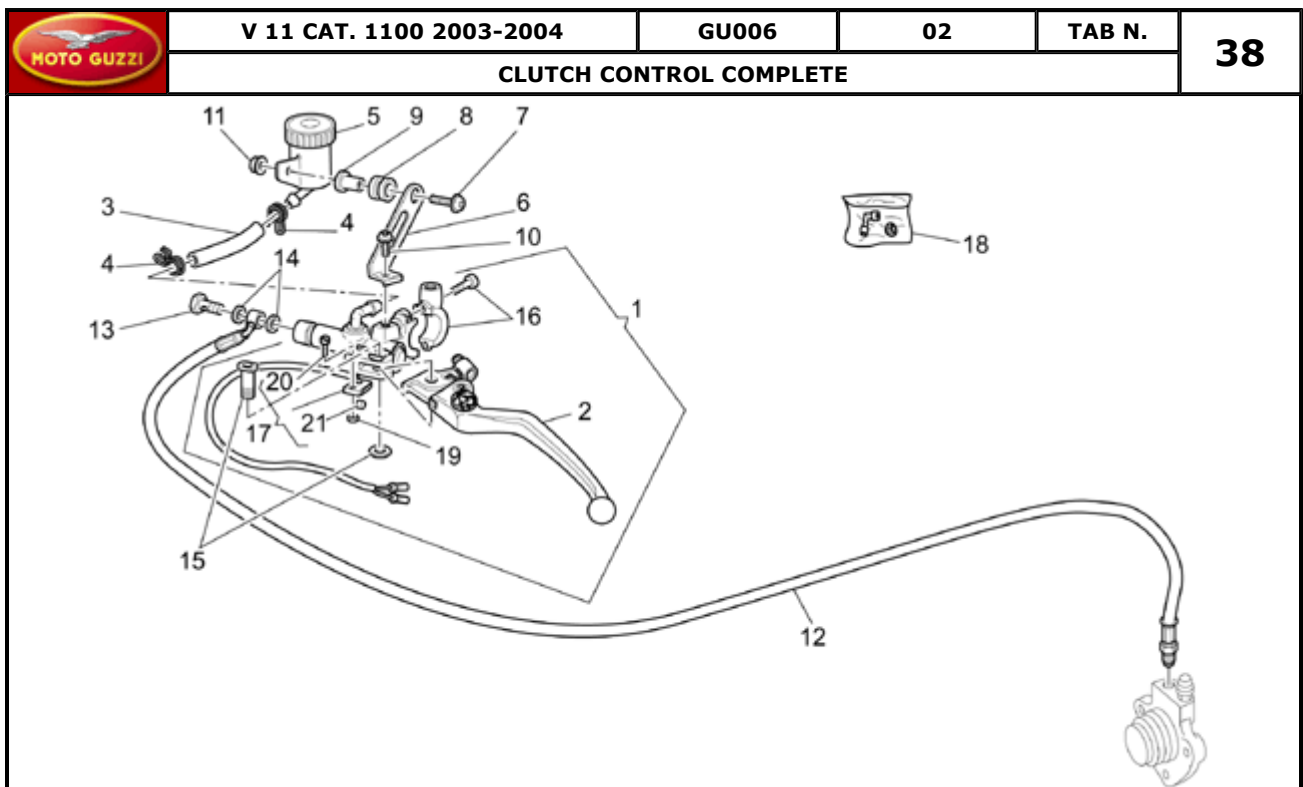

Pos.	Description	Year	I_M_	Country	Version	Code	Q.ty	P.Cod.
1	Clut.drive pump assy black	-	-	-	-	GU01605560	1	
2	Clutch control lever black	-	-	-	-	GU01605760	1	
3	Pipe	-	-	-	-	GU30666200	1	
4	Hose clamp D9	-	-	-	-	GU61108500	2	
5	Oil tank	-	-	-	-	GU01663530	1	
6	Clamp	-	-	-	-	GU01609030	1	
7	Screw	-	-	-	-	GU98230613	1	
8	Rubber spacer	-	-	-	-	GU91551083	1	
9	Spacer	-	-	-	-	GU91120610	1	
10	Screw w/ flange M6x20	-	-	-	-	GU98223620	1	
11	Nut	-	-	-	-	GU92660604	1	
12	Clutch control pipe dark grey	-	-	-	-	GU01606531	1	
13	Oil pipe screw *	-	-	-	-	GU95990028	1	
14	Gasket	-	-	-	-	GU25656100	2	
15	Pin	-	-	-	-	GU27604815	1	
16	U-bolt	-	-	-	-	GU01530582	1	
17	Complete microswitch	-	-	-	-	GU01530581	1	
18	Pump connection overhaul unit	-	-	-	-	GU19659500	1	
19	Nut	-	-	-	-	GU92601002	2	
20	Screw	-	-	-	-	GU98200214	2	
21	Ball	-	-	-	-	GU92295708	1