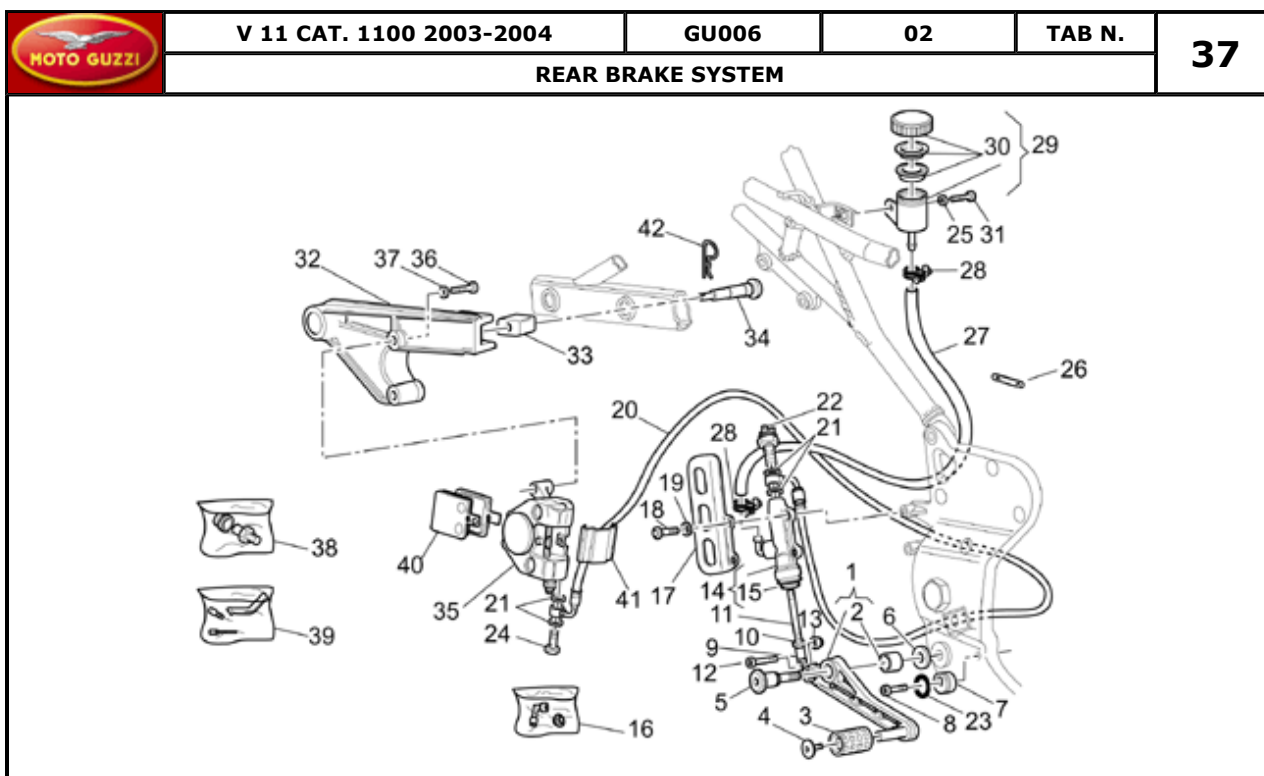

Pos.	Description	Year	I_M_	Country	Version	Code	Q.ty	P.Cod.
1	Rear brake lever	-	-	-	-	GU01677060	1	
2	Bush	-	-	-	-	GU37678105	1	
3	Rubber spacer	-	-	-	-	GU14251001	1	
4	Hex socket screw M6X16	-	-	-	-	GU98370616	1	
5	Pin	-	-	-	-	GU37676605	1	
6	Washer	-	-	-	-	GU95100342	1	
7	Cam	-	-	-	-	GU01677630	1	
8	Hex socket screw M6x25	-	-	-	-	GU98682325	1	
9	Ball joint	-	-	-	-	GU30675300	1	
10	Nut M6*	-	-	-	-	GU92606206	1	
11	Master cylinder rod	-	-	-	-	GU01675200	1	
12	Hex socket screw M6x20	-	-	-	-	GU98682320	1	
13	Nut M6X1	-	-	-	-	GU92630707	1	
14	Rear master cylinder	-	-	-	-	GU30666900	1	
15	Protection collar	-	-	-	-	GU30530525	1	
16	Pump connection overhaul unit	-	-	-	-	GU19659500	1	
17	Pump protection plate	-	-	-	-	GU30665400	1	
18	Hex socket screw M6X20	-	-	-	-	GU98350320	2	
19	Washer 6,4x10x0,7	-	-	-	-	GU14217901	2	
20	Brake hose, dark grey	-	-	-	-	GU01657531	1	
21	Gasket	-	-	-	-	GU25656100	4	
22	Brake light switch	-	-	-	-	GU14657050	1	
23	O-ring 17,13x2,62	-	-	-	-	GU90706170	1	
24	Oil pipe screw *	-	-	-	-	GU95990028	1	
25	Washer 6,15x11x0,8	-	-	-	-	GU95008206	1	
26	Hose clamp L36 mm	-	-	-	-	GU03609600	1	
27	Rear brake hose	-	-	-	-	GU00823950050	1	
28	Hose clamp	-	-	-	-	GU19157800	2	
29	Brake oil tank complete	-	-	-	-	GU30663500	1	
30	Tank cover	-	-	-	-	GU30661101	1	
31	Hex socket screw M6x16	-	-	-	-	GU98682316	1	
32	Bracket matte black	-	-	-	-	GU01635840	1	
33	Block	-	-	-	-	GU37636105	1	
34	Special screw	-	-	-	-	GU01638630	1