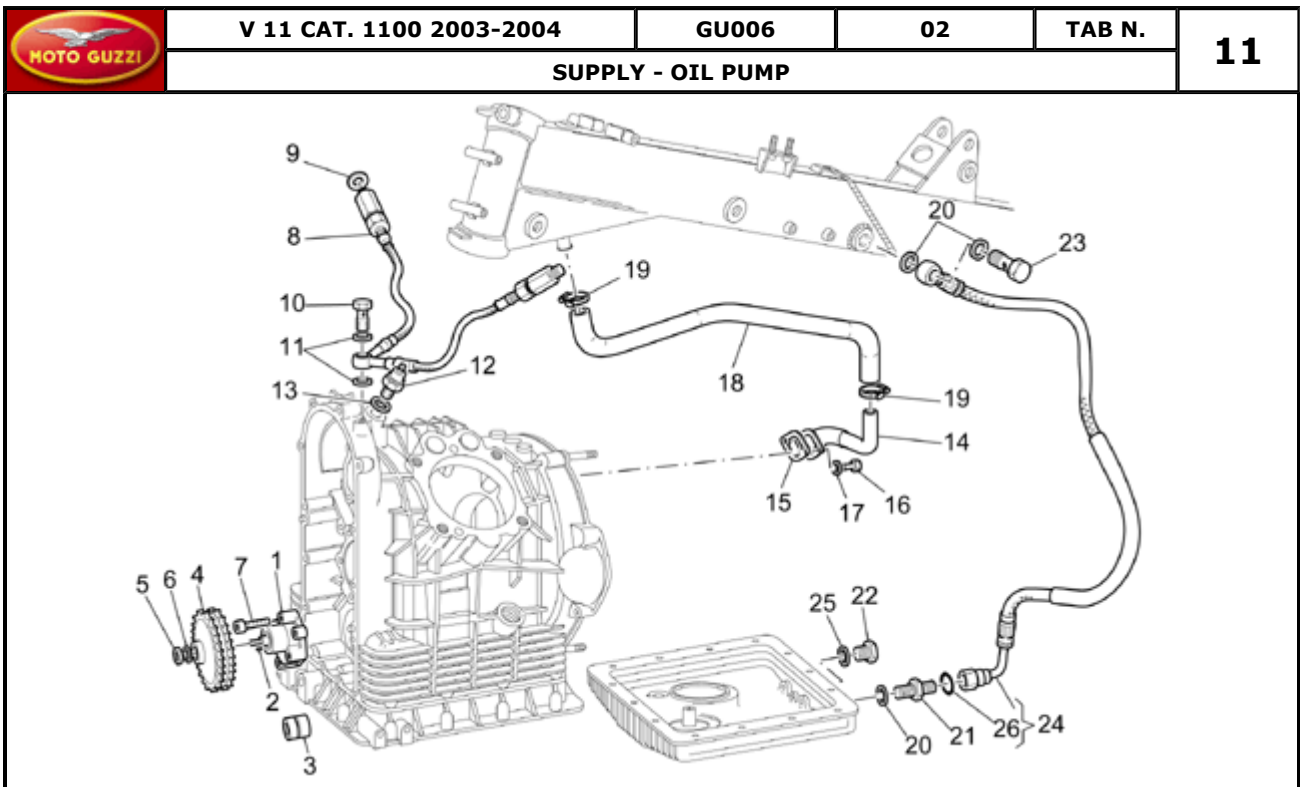

Pos.	Description	Year	I_M	Country	Version	Code	Q.ty	P.Cod.
1	Oil pump	-	-	-	-	GU30146400	1	
2	Transmission key	-	-	-	-	GU13148300	1	
3	Roller bearing 10x22x20	-	-	-	-	GU92252210	1	
4	Oil pump gear	-	-	-	-	GU30147700	1	
5	Nut	-	-	-	-	GU92602308	1	
6	Spring washer	-	-	-	-	GU95120085	1	
7	Hex socket screw M8x30	-	-	-	-	GU98682430	4	
8	Pipe	-	-	-	-	GU01153602	1	
9	Gasket	-	-	-	-	GU25656102	2	
10	Screw	-	-	-	-	GU95990037	1	
11	Gasket 8,25x15x1	-	-	-	-	GU12154200	2	
12	Pressure sensor	-	-	-	-	GU17768750	1	
13	Gasket 12,25	-	-	-	-	GU12006400	1	
14	Breather pipe	-	-	-	-	GU01007200	1	
15	Gasket	-	-	-	-	GU12007600	1	
16	Hex screw M6x20	-	-	-	-	GU98084320	2	
17	Washer 6,5x11x2	-	-	-	-	GU95120065	2	
18	Breather pipe	-	-	-	-	GU30157400	1	
19	Hose clamp 17X29X8	-	-	-	-	GU93306018	2	
20	Gasket	-	-	-	-	GU01154230	5	
21	Reduction	-	-	-	-	GU01161331	1	
22	Plug	-	-	-	-	GU95980216	1	
23	Bored screw	-	-	-	-	GU95990084	1	
24	Pipe	-	-	-	-	GU01154631	1	
25	Gasket	-	-	-	-	GU10154200	1	
26	O-ring	-	-	-	-	GU90706010	2