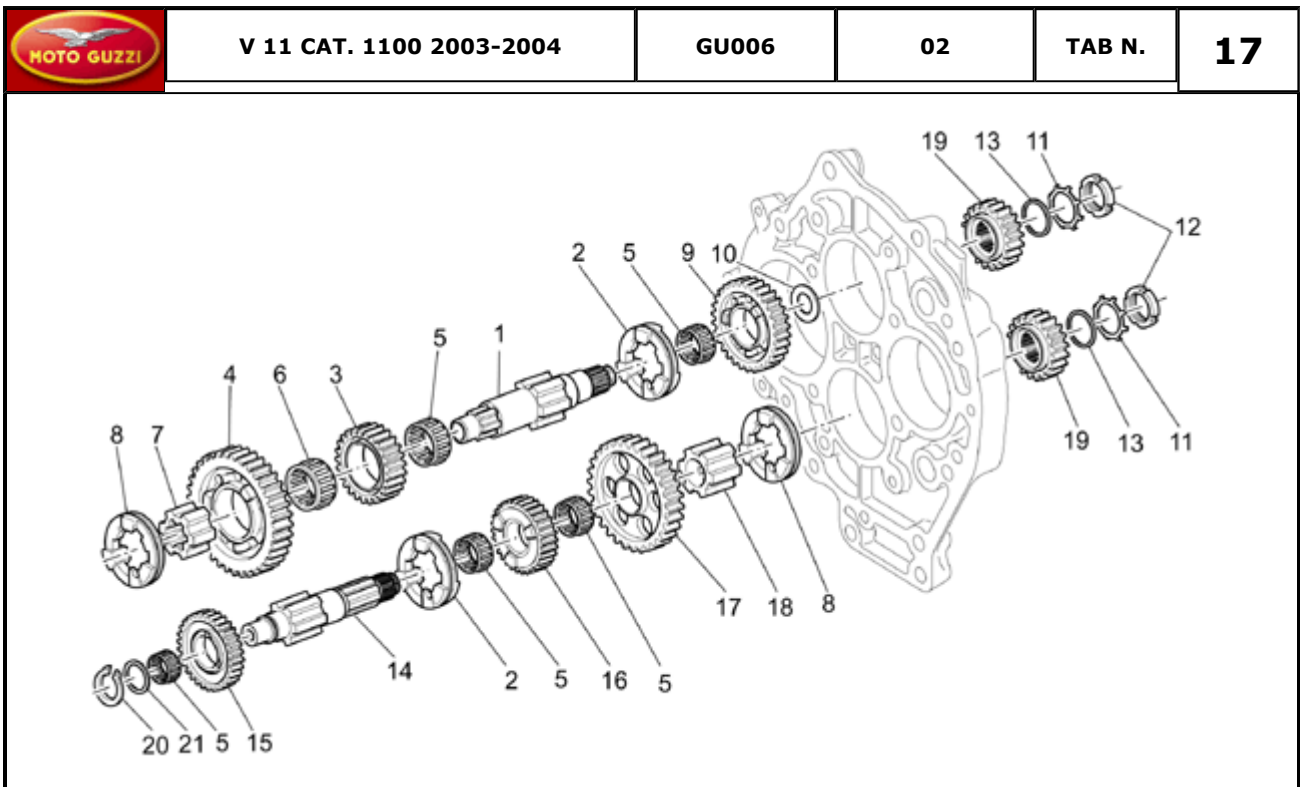

Pos.	Description	Year	I_M	Country	Version	Code	Q.ty	P.Cod.
1	Upper lay shaft	-	-	-	-	GU04213600	1	
2	Hose 3a-5a-4a-6a	-	-	-	C4	GU01214961	2	
	Hose 3a-5a-4a-6a	-	-	-	C3	GU04214901	2	
3	Gear 5a Z=28	-	-	-	C4	GU01214060	1	
	Gear 5a vel.Z=28	-	-	-	C3	GU04214000	1	
4	Gear 1a Z=36	-	-	-	C4	GU01214260	1	
	Gear 1a vel.Z=36	-	-	-	C3	GU04214200	1	
5	Roller cage 28x33x13	-	-	-	-	GU92252813	5	
6	Roller cage 28x33x17	-	-	-	-	GU92252817	1	
7	Hose	-	-	-	-	GU04232500	1	
8	Hose 1a-2a	-	-	-	C4	GU01213961	2	
	Hose 1a-2a	-	-	-	C3	GU04213901	2	
9	Gear 3a vel.Z=30	-	-	-	C3	GU04214700	1	
	Gear 3a Z=30	-	-	-	C4	GU01214760	1	
10	Washer	-	-	-	-	GU04214300	1	
11	Safety washer	-	-	-	-	GU04055000	2	
12	Ring nut	-	-	-	-	GU04055100	2	
13	Washer 2 mm	-	-	-	-	GU10214304	2	
14	Lower lay shaft	-	-	-	-	GU04220700	1	
15	Gear 4a Z=30	-	-	-	C4	GU01215060	1	
	Gear 4a vel.Z=30	-	-	-	C3	GU04215000	1	
16	Gear 6a Z=23	-	-	-	C4	GU01220560	1	
	Gear 6a vel.Z=23	-	-	-	C3	GU04220500	1	
17	Gear 2a Z=32	-	-	-	C4	GU01214460	1	
	Gear 2a vel.Z=32	-	-	-	C3	GU04214400	1	
18	Hose	-	-	-	-	GU04221400	1	
19	Drive gears Z=19	-	-	-	-	GU01217530	2	
20	Circlip	-	-	-	-	GU90271228	1	
21	Thrust washer	-	-	-	-	GU04215401	1