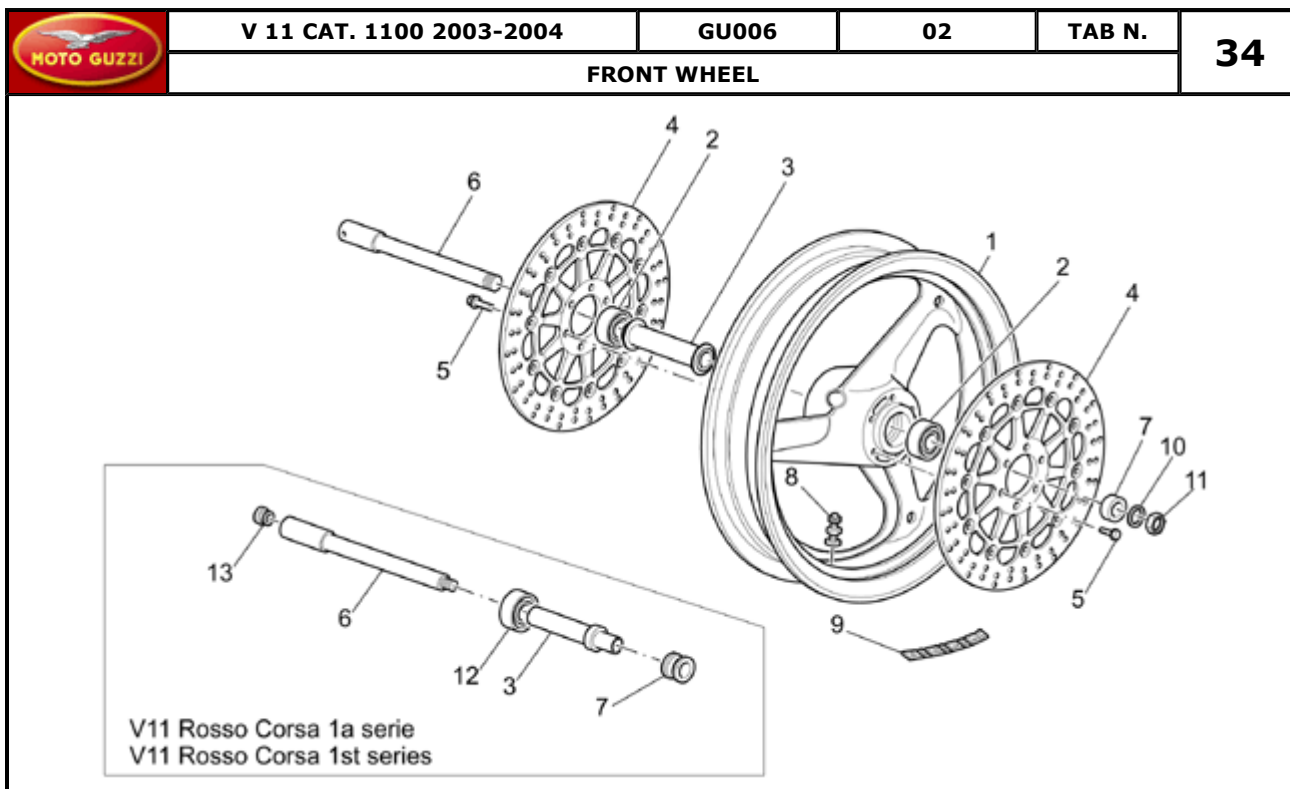

Pos.	Description	Year	I_M	Country	Version	Code	Q.ty	P.Cod.
1	Front wheel, grey 3,5x17"	-	-	-	-	GU01610340	1	
2	Ball bearing 25x52x15	-	-	-	-	GU92205227	2	
3	Spacer	-	-	-	LM-S	GU01615290	1	
	Spacer	-	-	-	NC-RC-T6	GU01615290	1	
	Bearing internal spacer	-	-	-	RC-T5	GU01615300	1	
4	Front brake disc	-	-	-	-	GU01613330	2	
5	Screw w/ flange M8x20	-	-	-	-	GU03611445	12	
6	Front wheel spindle	-	-	-	LM-S	GU01614190	1	
	Front wheel spindle	-	-	-	NC-RC-T6	GU01614180	1	
	Front wheel spindle	-	-	-	RC-T5	GU01614185	1	
7	Spacer	-	-	-	NC-RC-T6	GU01616380	1	
	Spacer	-	-	-	LM-S	GU01616390	1	
	Spacer	-	-	-	RC-T5	GU01616300	1	
8	Air valve	-	-	-	-	GU28617760	1	
9	Counterweight	-	-	-	-	GU14616150	1	
10	Washer 25,2X36X1	-	-	-	LM-S	GU95005325	1	
	Washer 25,2X36X1	-	-	-	NC-RC-T6	GU95005325	1	
11	Nut	-	-	-	LM-S	GU01612190	1	
	Nut	-	-	-	NC-RC-T6	GU01612190	1	
12	Bearing 20x52x15	-	-	-	RC-T5	GU92201821	1	
13	Plug 15 mm	-	-	-	RC-T5	GU93180111	1