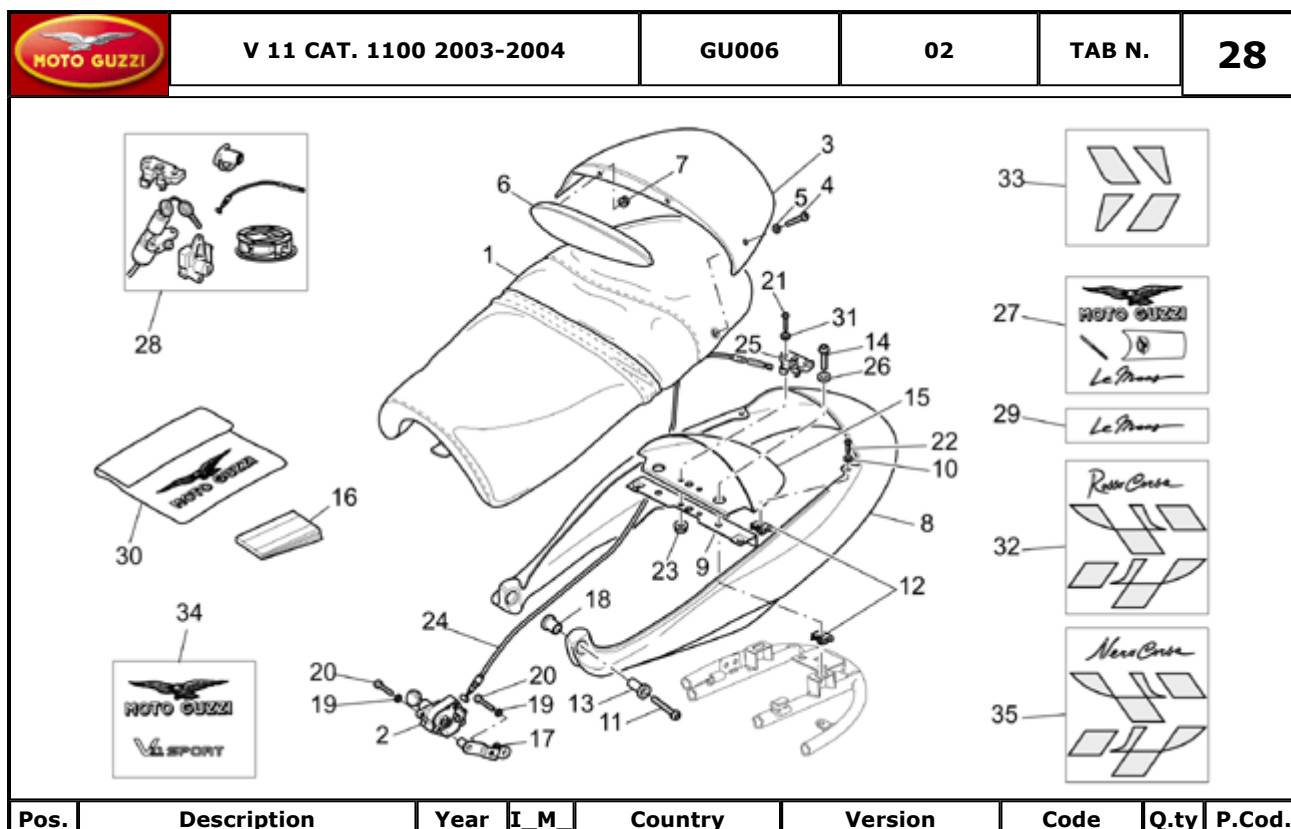

Pos.	Description	Year	I_M	Country	Version	Code	Q.ty	P.Cod.
1	Two-seat saddle	-	-	-	NC	GU01460580	1	
	Two-seat saddle	-	-	-	LM-RC-S	GU01460560	1	
2	Saddle lock	-	-	-	-	GU02468100	1	
3	Saddle cover, black	4	-	-	NC	GU01466491	1	
	Cover pillion rider seat blank	3	-	-	-	GU01466430	1	
	Cover pillion rider seat grey	3	-	-	LM-S	black	GU01466464	1
	Cover pillion rider seat red	3	-	-	LM-S	red	GU01466465	1
	Cover pillion rider seat red	3	-	-	RC	-	GU01466490	1
4	Hex socket screw M6x20	-	-	-	-	GU98370621	2	
5	Washer	-	-	-	-	GU29577860	2	
6	Seat cushion	-	-	-	LM-RC-S	-	GU01461530	1
	Seat cushion	-	-	-	NC	-	GU01461580	1
7	Flanged nut M6	-	-	-	-	GU92650036	2	
8	Rear tail red	3	-	-	S	red	GU01573167	1
	Rear tail black	4	-	-	NC	-	GU01573191	1
	Rear tail black	3	-	-	RC	-	GU01573190	1
	Rear tail black	3	-	-	S	black	GU01573166	1
	Rear tail black sticker red	3	-	-	LM	red	GU01573165	1
	Rear tail blank	3	-	-	-	-	GU01573160	1
	Rear tail black sticker gray	3	-	-	LM	black	GU01573164	1
9	Plate	-	-	-	-	GU01573760	1	
10	Nylon washer 6X17X1	-	-	-	-	GU66478610	2	
11	Hex socket screw M8x30	-	-	-	-	GU98370831	2	
12	Nut with clip M6	-	-	-	-	GU28576592	4	
13	Spacer	-	-	-	-	GU91120820	2	
14	Hex socket screw M8x16	-	-	-	-	GU98350416	2	
15	Document holder	-	-	-	-	GU01479660	1	
16	Operator's handbook I-GB-F-D	3	-	-	LM-RC-S	-	GU01900090	1
	Operator's handbook I-GB-F-D	4	-	-	LM-NC-RC	-	GU01900091	1
17	Plate	-	-	-	-	GU01462430	1	
18	Rubber spacer	-	-	-	-	GU93180721	2	
19	Washer 6,4x10x0,7	-	-	-	-	GU14217901	3	
20	Hex socket screw M6X20	-	-	-	-	GU98350320	3