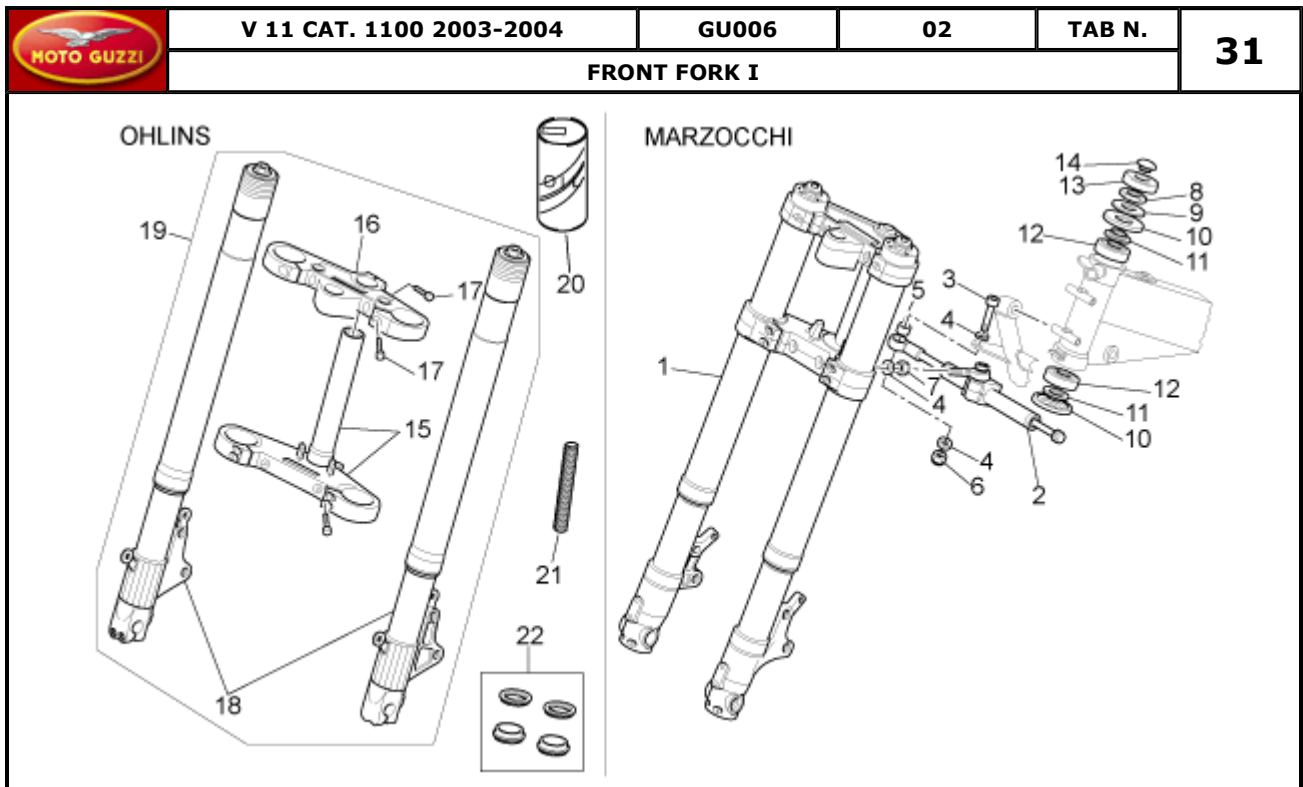

Pos.	Description	Year	I_M	Country	Version	Code	Q.ty	P.Cod.
1	Marzocchi front fork	-	-	-	LM-S	GU01490295	1	
2	Steering shock absorber	-	-	-	-	GU01530291	1	
3	Screw	-	-	-	-	GU98370840	1	
4	Washer 8,4x14,57x1,6	-	-	-	-	GU95005308	3	
5	Spacer	-	-	-	-	GU91180812	1	
6	Nut	-	-	-	-	GU92630108	1	
7	Nut	-	-	-	-	GU92606408	1	
8	Nut	-	-	-	-	GU92700241	1	
9	Washer	-	-	-	-	GU30516500	1	
10	Dust cover	-	-	-	-	GU14517000	2	
11	Clearance washer	-	-	-	-	GU14516700	2	
12	Tap.roller bearing	-	-	-	-	GU92249225	2	
13	Head fixing nut	-	-	-	-	GU30513401	1	
14	Plug	-	-	-	-	GU23943410	1	
15	Stem base	-	-	-	NC-RC	GU01494060	1	
16	Fork upper plate	-	-	-	NC-RC	GU01493160	1	
17	Hex socket screw M8x30	-	-	-	NC-RC	GU98682430	7	
18	Front fork "Ohlins"	-	-	-	NC-RC-T6	GU01490283	1	
	Coupled sleeve "Ohlins"	-	-	-	RC-T5	GU01490290	1	
19	Front fork "Ohlins"	-	-	-	RC-T5	GU01490291	1	
20	Front fork oil 1 lt.	-	-	-	-	AP8116071	1	
21	Spring	-	-	-	-	GU01526683	2	
22	Front fork revision kit	-	-	-	-	AP8123975	1