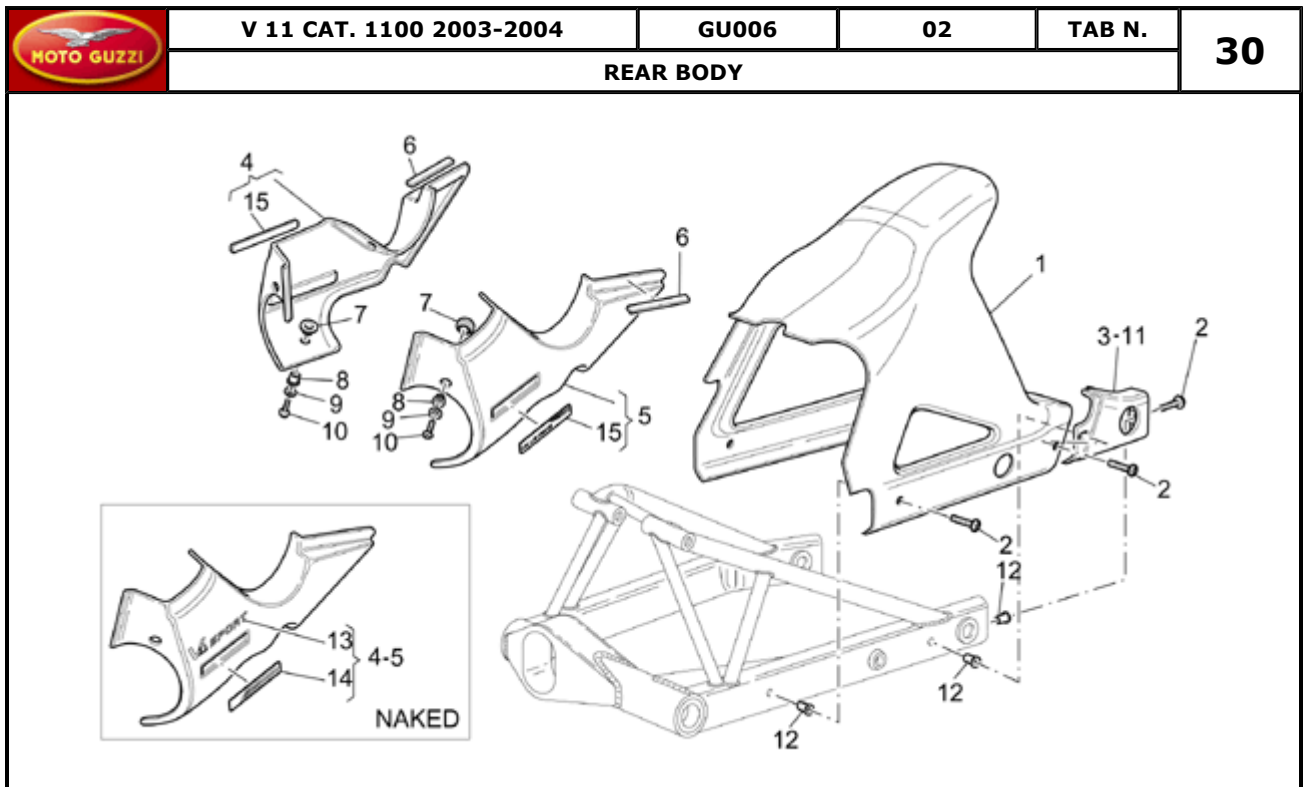

Pos.	Description	Year	I_M	Country	Version	Code	Q.ty	P.Cod.
1	Rear mudguard	-	-	-	-	GU01437030	1	
2	Screw w/ flange M5x20	-	-	-	-	GU98223520	6	
3	RH pin cover dark grey	-	-	-	-	GU01546363	1	
4	RH body panel blank	3	-	-	-	GU01570230	1	
	RH side panel, grey	3	-	-	LM	black	GU01570264	1
	RH side panel, black	3	-	-	LM	red	GU01570265	1
	RH side panel, grey	3	-	-	S	black	GU01570266	1
	RH side panel, black	3	-	-	S	red	GU01570268	1
	RH side panel, grey	3	-	-	RC	-	GU01570290	1
	RH side panel, black	4	-	-	NC	-	GU01570291	1
5	LH side panel, grey	3	-	-	RC	-	GU01570490	1
	LH body panel blank	3	-	-	-	-	GU01570430	1
	LH side panel, grey	3	-	-	LM	black	GU01570464	1
	LH side panel, black	3	-	-	LM	red	GU01570465	1
	LH side panel, black	3	-	-	S	red	GU01570468	1
	LH side panel, black	4	-	-	NC	-	GU01570491	1
	LH side panel, grey	3	-	-	S	black	GU01570466	1
6	Vibration-damping rubber	-	-	-	-	GU01573960	2	
7	Rubber spacer	-	-	-	-	GU93180710	6	
8	Bush	-	-	-	-	GU01576131	6	
9	Nylon washer	-	-	-	-	GU01577830	6	
10	Screw M5x14	-	-	-	-	GU98370515	6	
11	LH pin cover dark grey	-	-	-	-	GU01546463	1	
12	Bush	-	-	-	-	GU03742030	6	
13	Decal "V11 Le Mans"	-	-	-	S	black	GU01575940	2
	Decal "V11 Sport"	-	-	-	S	red	GU01575941	2
14	Chequered plate	-	-	-	S	-	GU01576060	2
15	Name plate V11 LeMans	-	-	-	LM	-	GU01922090	2
	Name plate V11 LeMans"	-	-	-	NC-RC	-	GU01576092	2