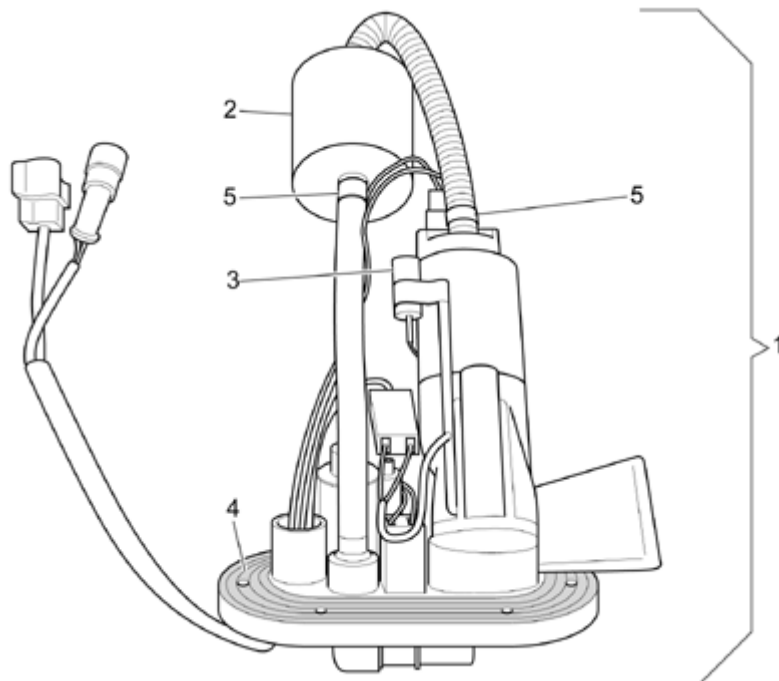

V 11 CAT. 1100 2003-2004	GU006	02	TAB N.	06
	INTERNAL FUEL PUMP				

Pos.	Description	Year	I_M	Country	Version	Code	Q.ty	P.Cod.
1	Fuel pump cpl.	-	-	-	-	GU01107290	1	
2	Fuel filter	-	-	-	-	GU01106090	1	
3	Thermistor	-	-	-	-	GU01103090	1	
4	Gasket	-	-	-	-	GU01107490	1	
5	Hose clamp 11,3	-	-	-	-	GU01108490	4